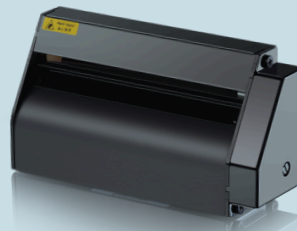

A150/A400

Rotary Cutter

Safe and Durable

Postek A Series Rotary cutter is designed as a value-added accessory for special applications to Postek barcode label printers.

All metal blade and rotary cutter design assures its trust-worthy proficiency. It is safe to use with the patent structural design.