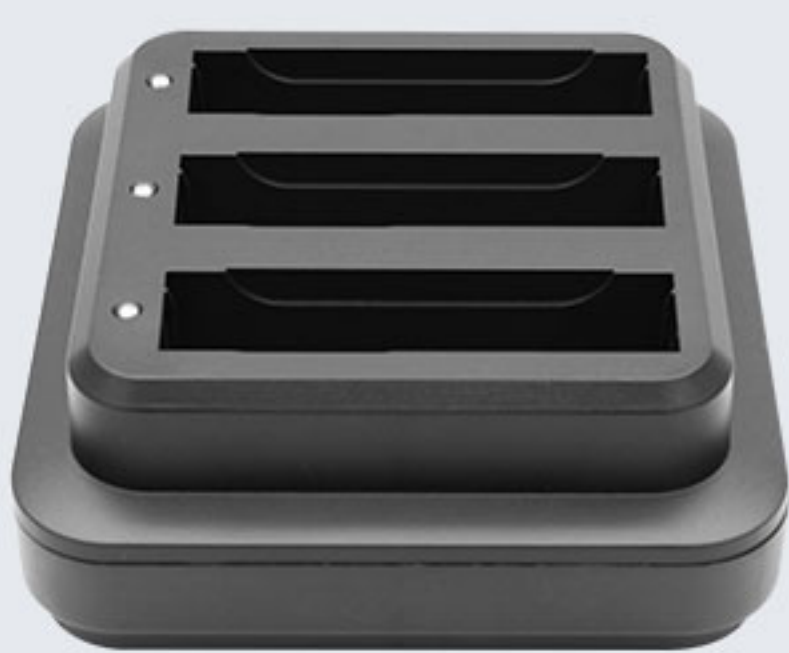

#### Charging Cradles & Adapters

**CRD-R5-MBC**  
Charging Cradle for battery, up to 3 slots, use with DCPWR-12V2A-XX

DCPWR-12V2A-XX